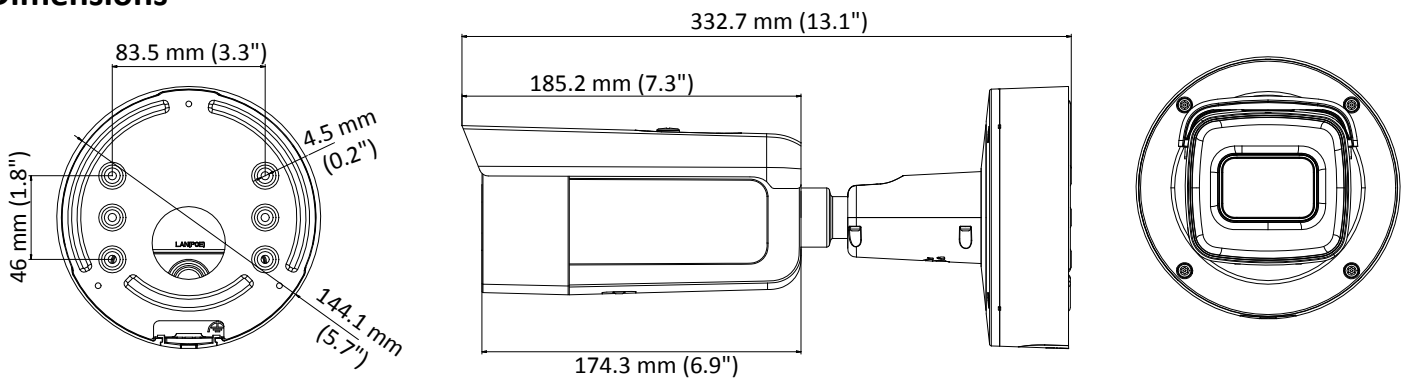

Protection Level	IP66, IK10
Material	Metal
Dimensions	Φ144.1 × 332.7 mm (Φ5.7" × 13.1")
Weight	Camera: 1893 g (4.2 lb.)

Available Model:

DS-2CD2683G0-IZS(2.8 to 12 mm)

Dimensions

Accessories