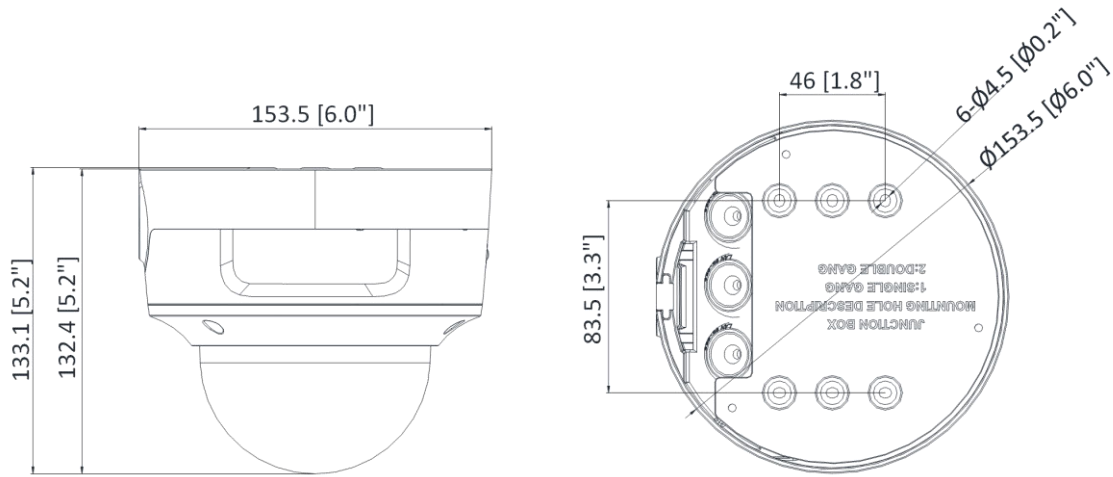

▪ **Available Model**

DS-2CD2746G2-IZS (2.8 to 12 mm)

▪ **Dimension**

Unit: mm (inch)

▪ **Accessory**

▪ **Optional**

DS-1473ZJ-155 Wall Mount	DS-1473ZJ-155B Wall Mount	DS-1475ZJ-SUS Vertical Pole Mount	DS-1471ZJ-155 Pendant Mount	DS-1476ZJ-SUS Corner Mount
DS-1227ZJ-DM37 In-ceiling Mount