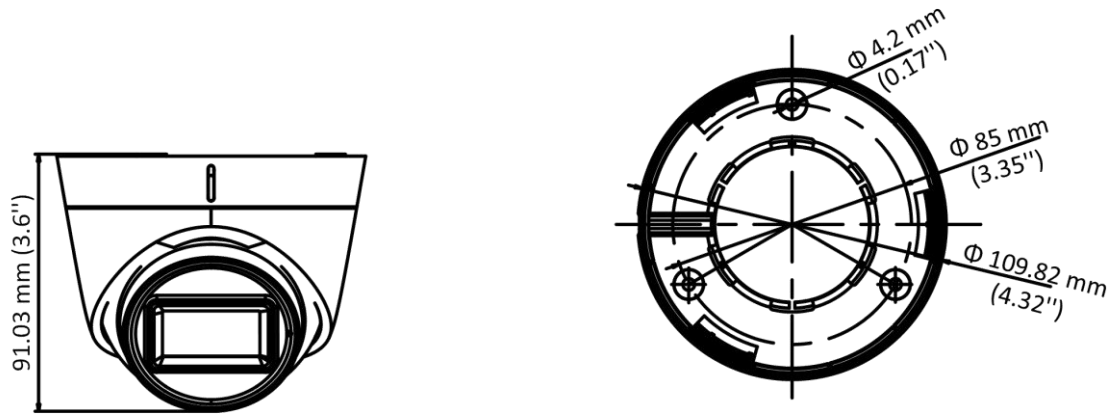

▪ **Available Model**

DS-2CE78H0T-IT3FS

▪ **Dimension**

▪ **Accessory**

▪ **Optional**

DS-1272ZJ-110-TRS Wall Mount	DS-1275ZJ-SUS Vertical Pole Mount	DS-1276ZJ-SUS Corner Mount	DS-1281ZJ-S Inclined Ceiling Mount	DS-1280ZJ-S DS-1280ZJ-S