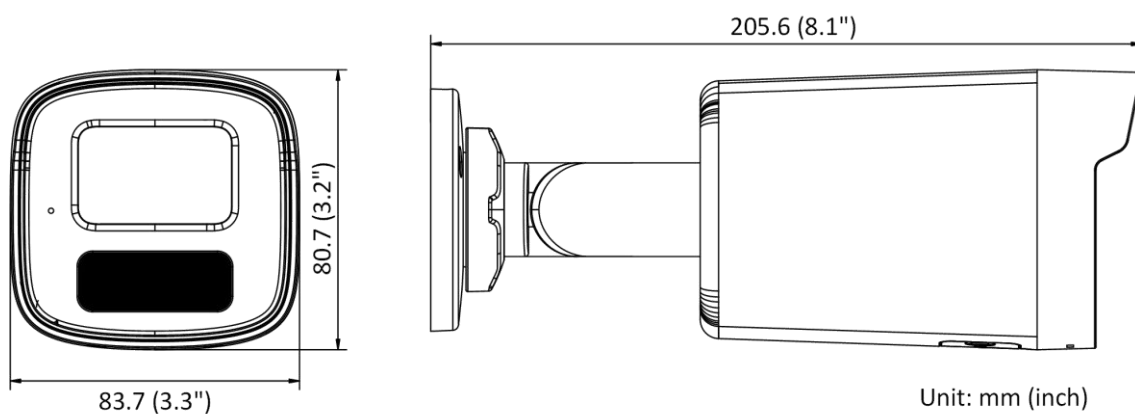

Safety	UL: UL 62368-1; CB: IEC 62368-1: 2014+A11; CE-LVD: EN 62368-1: 2014/A11: 2017; BIS: IS 13252 (Part 1): 2010/ IEC 60950-1: 2005
Environment	CE-RoHS: 2011/65/EU; WEEE: 2012/19/EU; Reach: Regulation (EC) No 1907/2006
Protection	IP67: IEC 60529-2013

▪ Available Model

DS-2CD1T47G0-L (4/6 mm)

DS-2CD1T47G0-LUF (4/6 mm)

▪ Typical Application

Hikvision products are classified into three levels according to their anti-corrosion performance. Refer to the following description to choose for your using environment.

This model has NO SPECIFIC PROTECTION.

Level	Description
Top-level protection	Hikvision products at this level are equipped for use in areas where professional anti-corrosion protection is a must. Typical application scenarios include coastlines, docks, chemical plants, and more.
Moderate protection	Hikvision products at this level are equipped for use in areas with moderate anti-corrosion demands. Typical application scenarios include coastal areas about 2 kilometers (1.24 miles) away from coastlines, as well as areas affected by acid rain.
No specific protection	Hikvision products at this level are equipped for use in areas where no specific anti-corrosion protection is needed.

▪ Dimension

▪ Accessory

▪ Optional