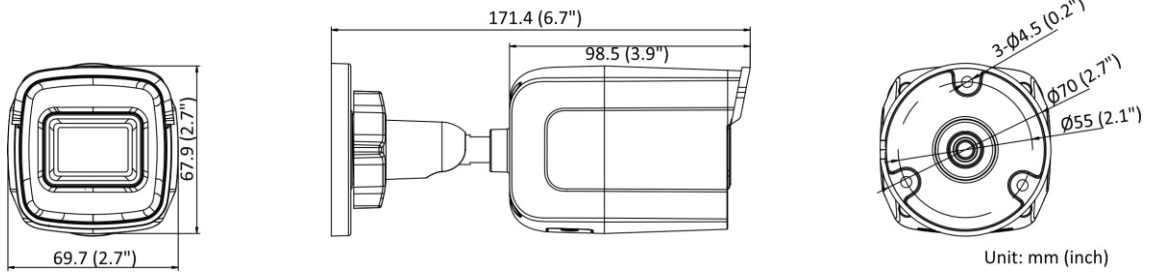

Environment	CE-RoHS (2011/65/EU); WEEE (2012/19/EU); Reach (Regulation (EC) No 1907/2006)
Protection	IP67 (IEC 60529-2013)

▪ **Available Model**

DS-2CD2021G1-I (2.8/4/6 mm)

▪ **Dimension**