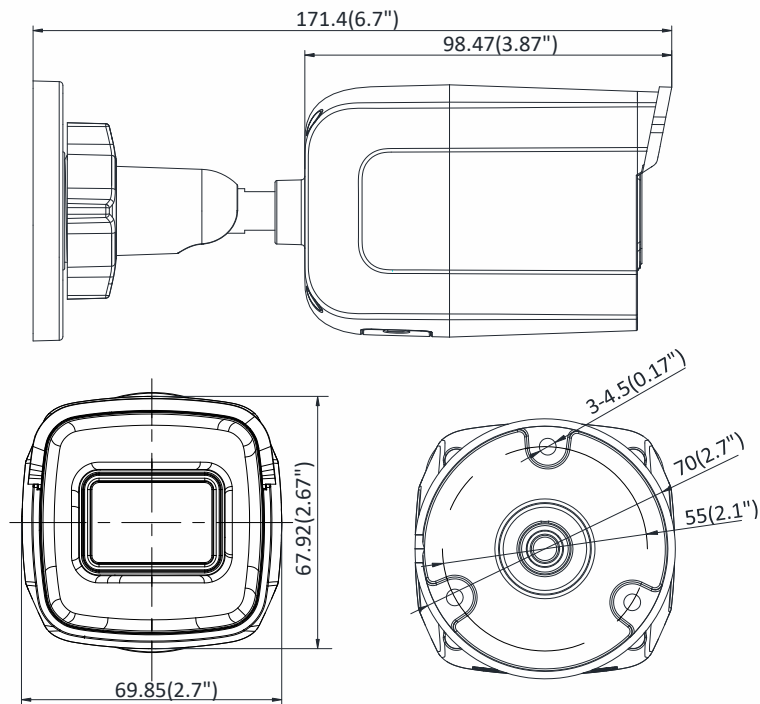

Dimension

Unit: mm(inch)

Accessory

Distributed by

HIKVISION®

Headquarters

No.555 Qianmo Road, Binjiang District,
Hangzhou 310051, China
T +86-571-8807-5998
overseasbusiness@hikvision.com

Hikvision USA
T +1-909-895-0400
sales.usa@hikvision.com

Hikvision Italy
T +39-0438-6902
info.it@hikvision.com

Hikvision Singapore
T +65-6684-4718
sg@hikvision.com

Hikvision Africa
T +27 (10) 0351172
sale.africa@hikvision.com

Hikvision Europe
T +31-23-55-42-770
info.eu@hikvision.com

Hikvision France
T +33(0)1-85-330-450
info.fr@hikvision.com

Hikvision Oceania
T +61-2-8599-4233
salesau@hikvision.com

Hikvision Hong Kong
T +852-2151-1761

Hikvision Middle East
T +971-4-8816086
salesme@hikvision.com

Hikvision Spain
T +34-91-737-16-55
info.es@hikvision.com

Hikvision Canada
T +1-909-895-0400
sales.usa@hikvision.com

Hikvision Russia
T +7-495-669-67-99
saleru@hikvision.com

Hikvision Poland
T +48-22-460-01-50
poland@hikvision.com

Hikvision Korea
T +82-31-731-8841
sales.korea@hikvision.com

Hikvision India
T +91-22-28469900
sales@pramahikvision.com

Hikvision UK
T +01628-902140
support.uk@hikvision.com

Hikvision Brazil
T +55 11 3318-0050
Latam.support@hikvision.com

05060020220609