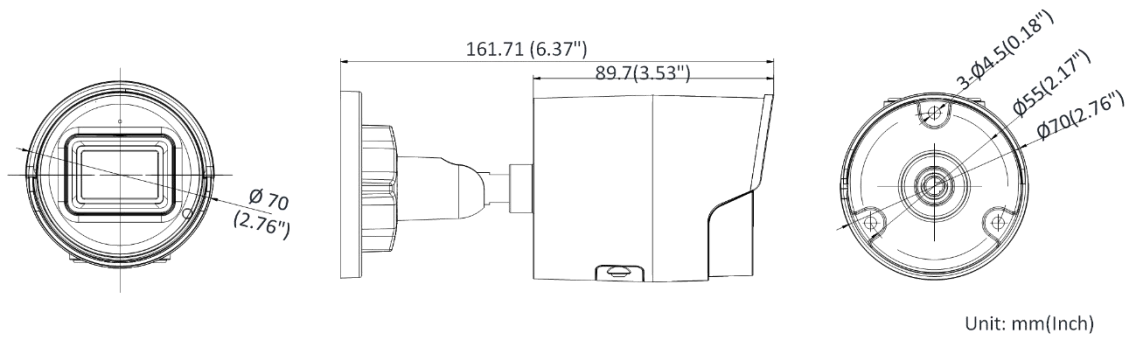

▪ **Dimension**

Unit: mm(Inch)

▪ **Accessory**

▪ **Optional**

DS-1280ZJ-XS

Junction Box