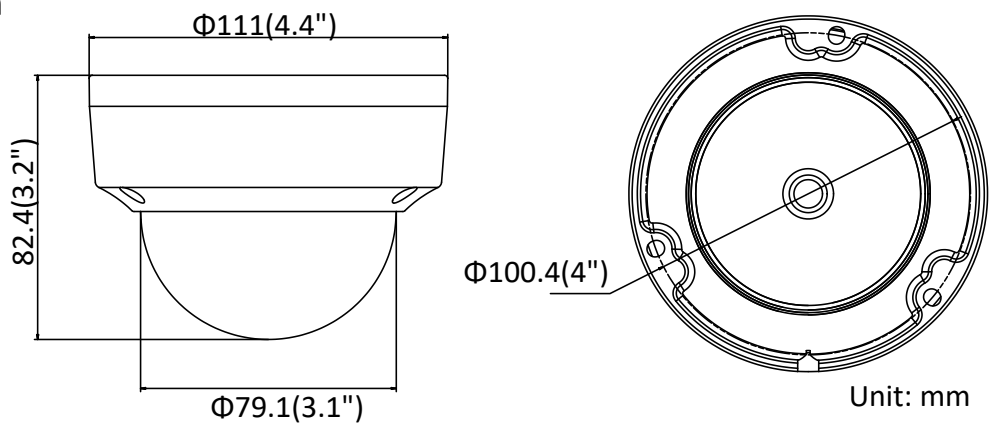

|                               |   |
|-------------------------------|---|
| Power Consumption and Current | DC: 12 V, 0.6 A, max. 7.5 W<br>PoE: (802.3af, 36 V to 57 V), 0.3 A to 0.2 A, max. 9 W   |
| Protection Level              | IP67, IK10  |
| Material                      | Camera body: metal, bubble: plastic   |
| Dimensions                    | Camera: $\Phi$ 111 mm $\times$ 82.4 mm ( $\Phi$ 4.4" $\times$ 3.2")<br>Package: 134 $\times$ 134 $\times$ 108 mm (5.3" $\times$ 5.3" $\times$ 4.3") |
| Weight                        | Camera: approx. 500 g (1.1 lb.)   |

### Dimension