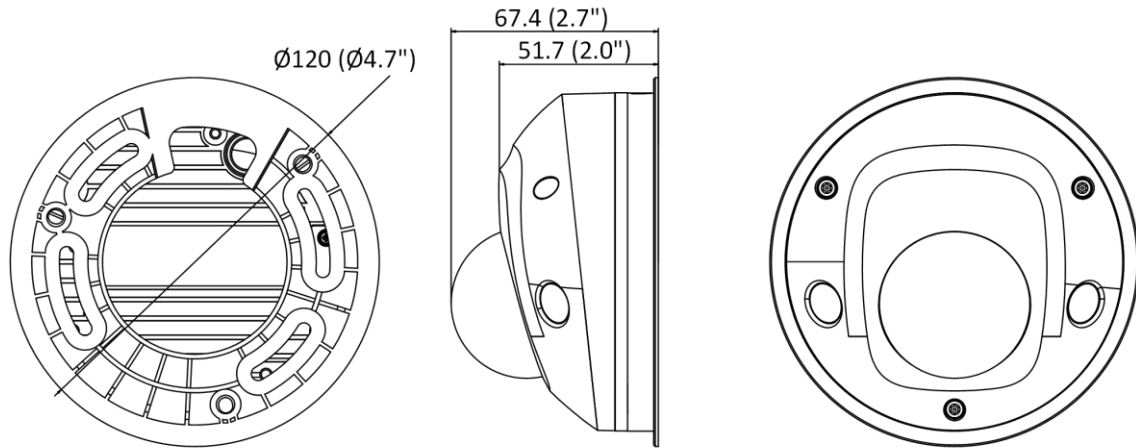

Smart Event	Line crossing detection, intrusion detection, object removal detection, unattended baggage detection
Face Detection	Yes
Exception Detection	Scene change detection
<b>General</b>	
Linkage Method	Trigger recording: memory card, network storage, pre-record and post-record Trigger captured pictures uploading: FTP, HTTP, NAS, Email Trigger notification: HTTP, ISAPI, alarm output , Email
Firmware Version	V5.6.5
Web Client Language	32 languages English, Russian, Estonian, Bulgarian, Hungarian, Greek, German, Italian, Czech, Slovak, French, Polish, Dutch, Portuguese, Spanish, Romanian, Danish, Swedish, Norwegian, Finnish, Croatian, Slovenian, Serbian, Turkish, Korean, Traditional Chinese, Thai, Vietnamese, Japanese, Latvian, Lithuanian, Portuguese (Brazil)
General Function	Anti-flicker, three streams, heartbeat, mirror, privacy masks, password reset via e-mail, pixel counter, HTTP listening
Startup and Operating Conditions	-30 °C to +60 °C (-22 °F to +140 °F), humidity 95% or less (non-condensing)
Power Supply	12 VDC ± 25% PoE (802.3af)
Power Consumption and Current	12 VDC, 0.7 A, max. 8.5 W, Ø5.5mm coaxial plug power PoE (802.3af, 36 V to 57 V), 0.3 A to 0.1 A, max. 10 W
Camera Dimension	Ø120 mm × 67.4 mm (Ø4.7" × 2.7")
Camera Weight	Camera: approx. 400 g (0.9 lb.)
<b>Approval</b>	
Protection	Ingress protection: IP66 (IEC 60529-2013), IK08 (IEC 60529-2013)

### ▪ Available Model

DS-2CD2545FWD-I (2.8/4/6 mm)

DS-2CD2545FWD-IS (2.8/4/6 mm)

DS-2CD2545FWD-IW (2.8/4/6 mm)

DS-2CD2545FWD-IWS(2.8/4/6 mm)

### ▪ Dimension

Unit: mm (inch)

▪ **Accessory**

▪ **Optional**

DS-1275ZJ-SUS Vertical Pole Mount	DS-1272ZJ-120 Wall Mount	DS-1276ZJ-SUS Corner Mount	DS-1280ZJ-DM46 Junction Box	DS-1271ZJ-120 Pendant Mount
				
<b>DS-1272ZJ-120B Wall Mount</b>				
				