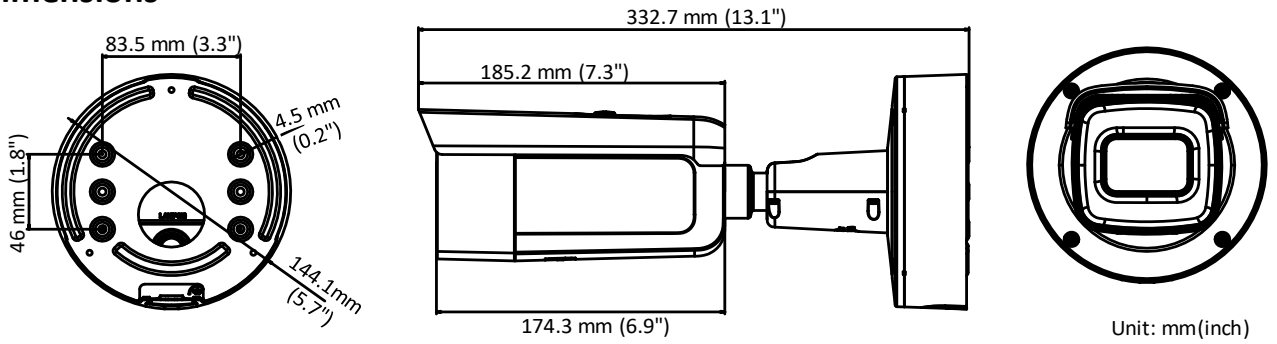

Weight	Camera: approx. 1893 g (4.2 lb.)

Available Model:

DS-2CD2645FWD-IZS (2.8 to 12 mm)

Dimensions

Accessories

DS-1275ZJ-S-SUS
Vertical Pole Mount