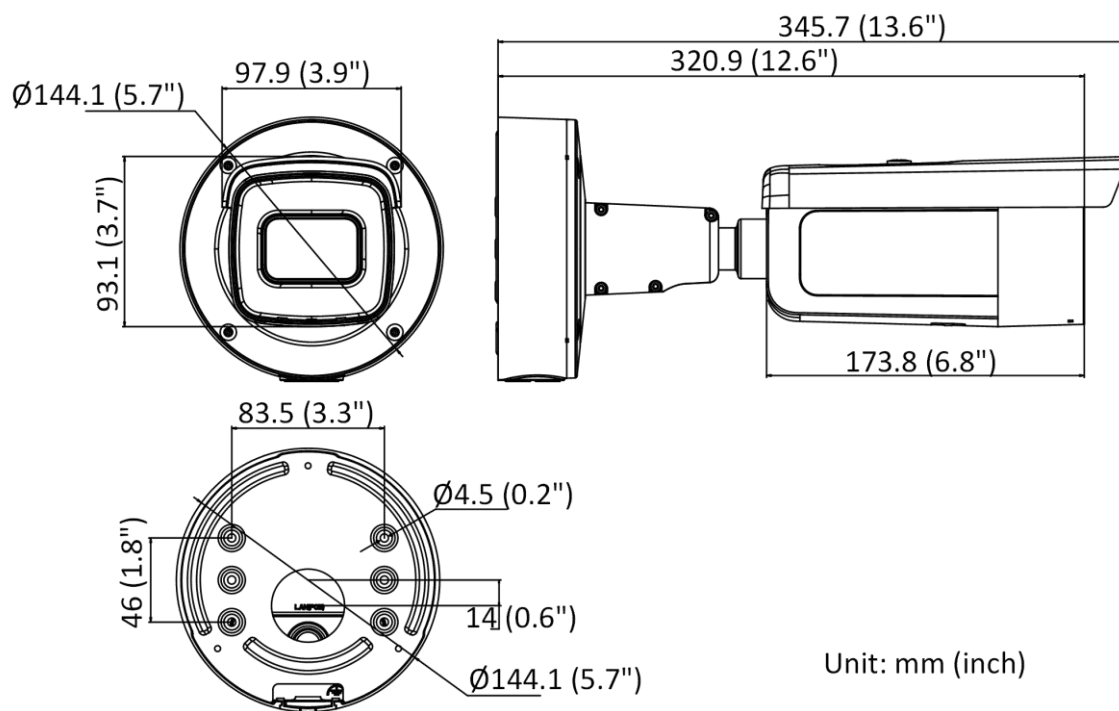

Linkage	Upload to FTP/NAS/memory card, notify surveillance center, send email, trigger recording, trigger capture, trigger alarm output, audible warning
Deep Learning Function	
Face Capture	Yes
General	
Power	12 VDC \pm 25%, 1.08 A, max. 13 W, two-core terminal block, reverse polarity protection, PoE: IEEE 802.3at, Class 4, max. 15 W
Dimension	\varnothing 144.1 mm \times 345.7 mm (\varnothing 5.7" \times 13.6")
Material	Metal
Package Dimension	385 mm \times 190 mm \times 180 mm (15.2" \times 7.5" \times 7.1")
Weight	Approx. 1450 g (3.2 lb.)
With Package Weight	Approx. 2531 g (5.6 lb.)
Storage Conditions	-30 °C to 60 °C (-22 °F to 140 °F). Humidity 95% or less (non-condensing)
Startup and Operating Conditions	-30 °C to 60 °C (-22 °F to 140 °F). Humidity 95% or less (non-condensing)
Language	33 languages: English, Russian, Estonian, Bulgarian, Hungarian, Greek, German, Italian, Czech, Slovak, French, Polish, Dutch, Portuguese, Spanish, Romanian, Danish, Swedish, Norwegian, Finnish, Croatian, Slovenian, Serbian, Turkish, Korean, Traditional Chinese, Thai, Vietnamese, Japanese, Latvian, Lithuanian, Portuguese (Brazil), Ukrainian
General Function	Heartbeat, mirror, flash log, password reset via email, pixel counter, anti-flicker
Approval	
EMC	FCC: 47 CFR Part 15, Subpart B, CE-EMC: EN 55032: 2015, EN 61000-3-2:2019, EN 61000-3-3: 2013+A1:2019, EN 50130-4: 2011 +A1: 2014, RCM: AS/NZS CISPR 32: 2015, KC: KN32: 2015, KN35: 2015
Safety	UL: UL 62368-1, CB: IEC 62368-1: 2014+A11, CE-LVD: EN 62368-1: 2014/A11: 2017
Environment	CE-RoHS: 2011/65/EU, WEEE: 2012/19/EU, Reach: Regulation (EC) No 1907/2006
Protection	IP66: IEC 60529-2013, IK10: IEC 62262:2002

▪ **Available Model**

DS-2CD2666G2-IZS (2.8 to 12 mm)

DS-2CD2666G2-IZS (2.8 to 12 mm) (Black)

▪ **Dimension**

▪ **Accessory**

▪ **Optional**

DS-2251ZJ Pendant Mount	DS-1275ZJ-S-SUS Vertical Pole Mount	DS-1475ZJ-SUS (Black) Vertical Pole Mount	DS-1476ZJ-SUS Corner Mount	DS-1475ZJ-SUS Vertical Pole Mount
				