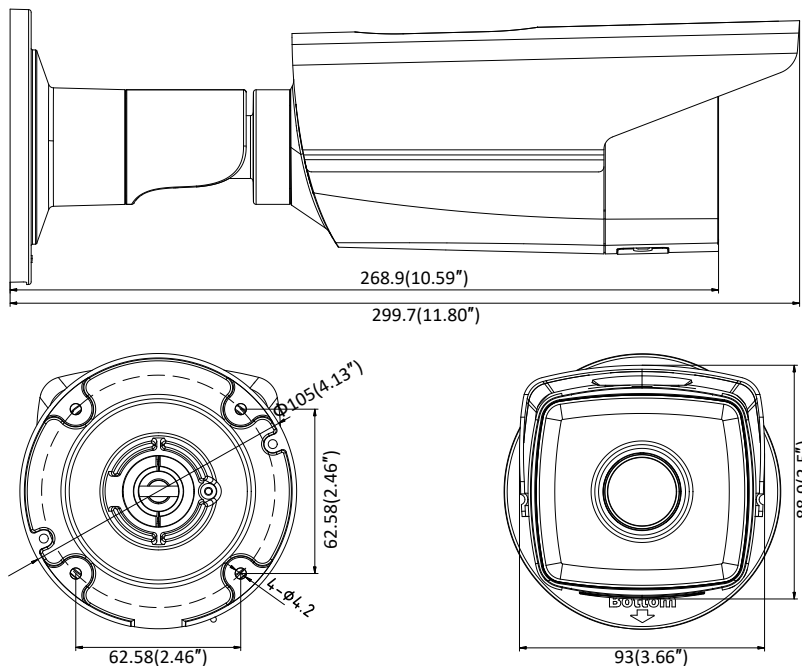

▪ **Typical Application**

Hikvision products are classified into three levels according to their anti-corrosion performance. Refer to the following description to choose for your using environment.

This model has NO SPECIFIC PROTECTION.

Level	Description
Top-level protection	Hikvision products at this level are equipped for use in areas where professional anti-corrosion protection is a must. Typical application scenarios include coastlines, docks, chemical plants, and more.
Moderate protection	Hikvision products at this level are equipped for use in areas with moderate anti-corrosion demands. Typical application scenarios include coastal areas about 2 kilometers (1.24 miles) away from coastlines, as well as areas affected by acid rain.
No specific protection	Hikvision products at this level are equipped for use in areas where no specific anti-corrosion protection is needed.

Dimensions

Unit: mm (inch)