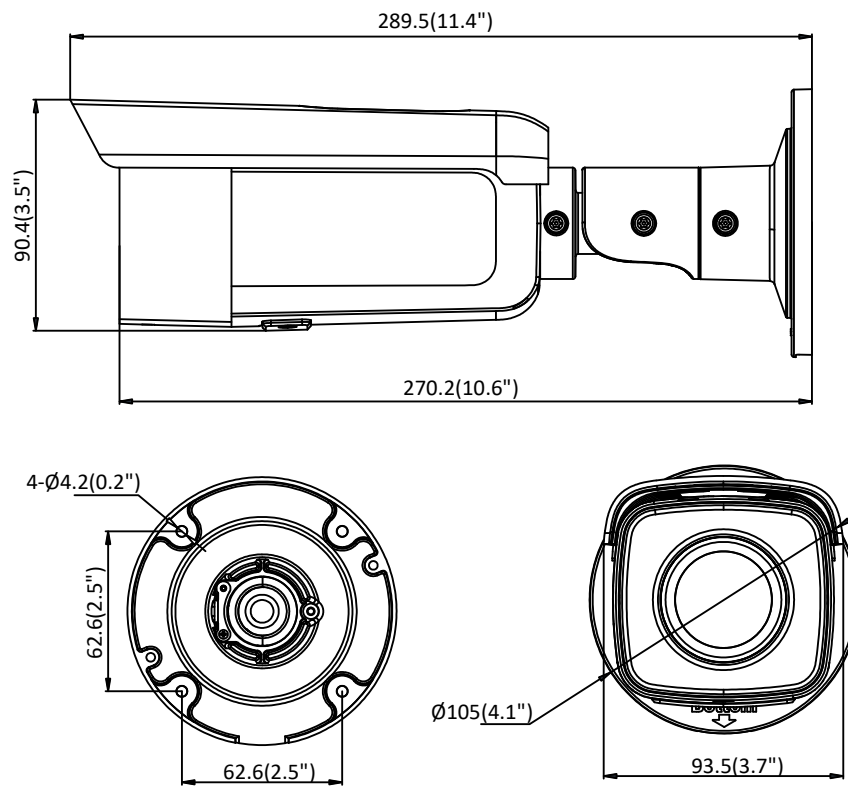

Available Model

DS-2CD2T85G1-I5 (2.8/4/6 mm), DS-2CD2T85G1-I8 (2.8/4/6 mm)

Dimension

Unit: mm(inch)