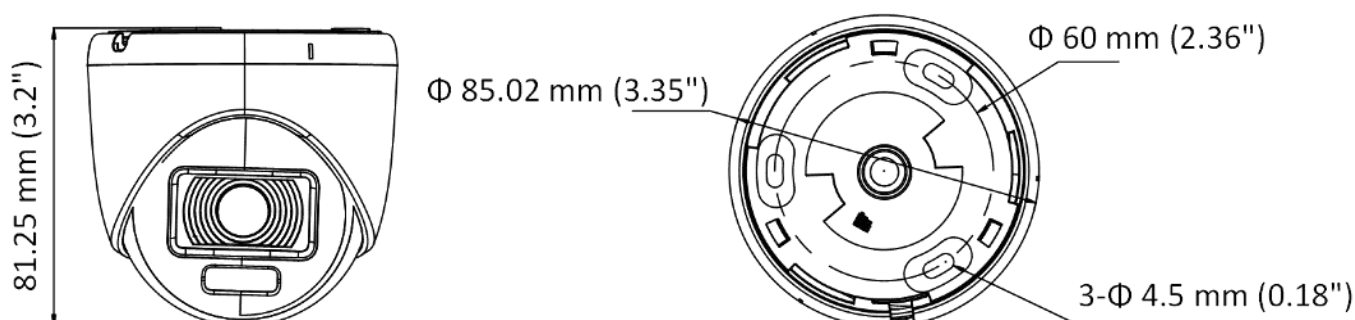

▪ Available Model

DS-2CE70DF0T-PF

▪ Dimension