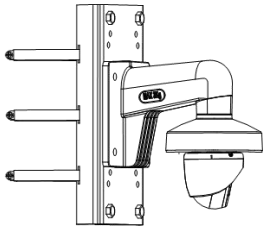

▪ Accessory

DS-1275ZJ-SUS