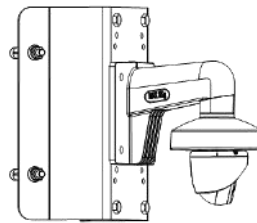

DS-1276ZJ-SUS

▪ Accessory